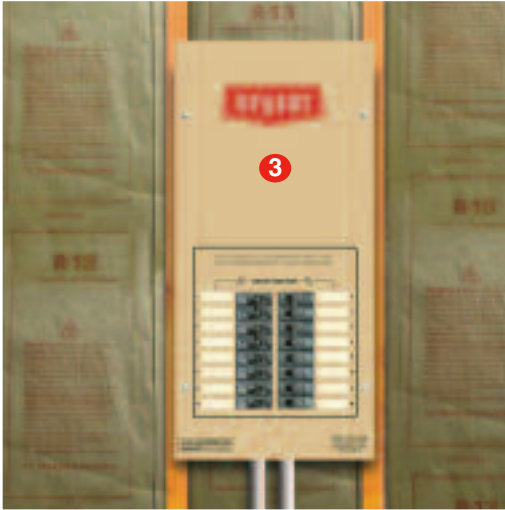

Features

1 2-CYLINDER ENGINE

Powered by natural or LP gas, this 30 horsepower engine provides plenty of power and continues to operate without constantly refilling a gas tank, even during the longest outage.

2 AUTOMATIC STARTUP

You don't even have to flip a switch. This generator starts itself and begins supplying power to your home.

3 EMERGENCY LOAD CENTER

The emergency load center mounts beside the main power panel to distribute generator power to selected circuits. The generator power is automatically shut off when main power is restored.

4 SOUND DEADENING CABINET*

This rugged cabinet is insulated to minimize sound, louvered to vent exhaust and coated with a tough, powder painted finish for lasting good looks and durability. It's also factory mounted to a sturdy, composite base.

5 QUIET RUN-TEST

An ultra quiet mode 12-minute weekly exercise run operates at 59dB to keep the engine lubricated and lets you know the system is ready.

*16KW model available with aluminum or steel cabinet options.